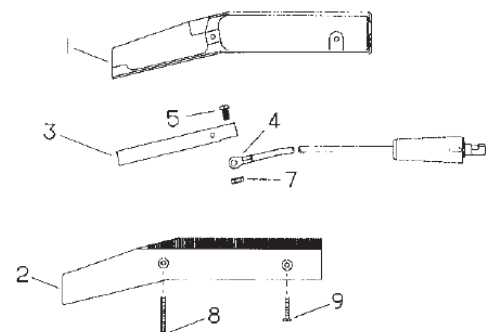

SLICE STRIKER

REF. NO.	DESCRIPTION	CATALOG NO.
	Striker Assembly	72-012-002
1	Handle Assembly (Right Half)	94-370-168
2	Handle Assembly (Left Half)	94-370-169
3	Striker Bar	96-070-031
4	Cable Assembly	96-130-320
5	#10-32 X 3/8" Screw	97-132-002
7	#10-32 Nut	98-565-021
8	#6-32 X 1-1/4" Screw	97-192-130
9	#6-32 X 3/4" Screw	97-192-132