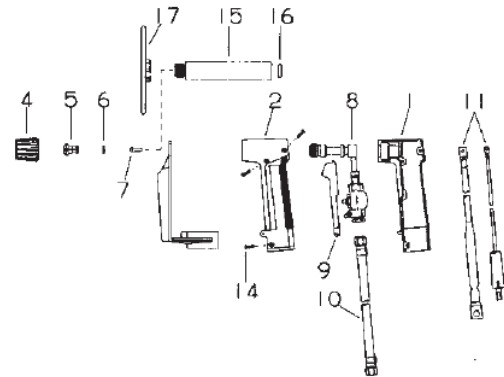

SLICE TORCH

ITEM	BATTERY PACK	
	120 VAC	220 VAC
Tool Box, Case, Cart	63-991-003	63-991-007
Torch	94-134-047	94-134-047
Striker	03-003-006	03-003-006
Cordless Igniter	72-012-002	72-012-002
Extension	—	—
Shield	94-168-023	94-168-023
Coupling	94-777-111	94-777-111
Clamp (Red)	94-173-016	94-173-016
Clamp (Black)	—	—
Instruction Manual	—	—
Rods, 1/4" x 22"	89-250-845	89-250-845
Battery Box Assy.	25 uncoated	25 uncoated
Charging Cable	96-076-021	96-076-021
Battery Charger	96-130-297	96-130-296
O₂ Regulator Assy.	—	—
Wrench	—	—
Wrench	—	—
O₂ Cylinder 55 cu/ft	—	—
ACCESSORIES		
3/8" Conversion Kit	94-463-032	94-463-032
3/8" Collet Chuck	94-158-045	94-158-045
Gloves	94-351-002	94-351-002
Harness Assy.	—	—
10' Cable/Hose Ext.	—	—
Shade #5 Goggles	96-130-294	96-130-294
O₂ Regulator Assy.	94-349-001	94-349-001
O₂ Cylinder 55 cu/ft	94-698-084	94-698-084
Oxygen Auxiliary Case	—	—
Exten/Shield Assy	94-134-046	94-134-046
Exten/Shield Assy	94-287-013	94-287-013
REPAIR PARTS		
Replacement Battery	94-076-018	96-076-018
Battery Box Assy.	96-076-022	96-076-023

REF. NO.	DESCRIPTION	CATALOG NO.
	SLICE Torch Assembly (#1 Cable)	03-003-000
	SLICE Torch Assembly (#6 Cable)	03-003-001
	SLICE Torch Assembly (#10 Cable)	03-003-006
	SLICE Torch Assembly (Pigtail Cable)	03-003-008
1	Handle Assembly, Right Half	94-370-166
2	Handle Assembly, Left Half	94-370-167
3	Shield	94-777-109
4	1/4" Collet Nut Assembly	94-168-022
4	3/8" Collet Nut Assembly	94-168-024
5	1/4" Collet Chuck	94-158-048
5	3/8" Collet Chuck	94-158-045
6	Washer	94-940-109
7	Flashback Arrestor	94-305-009
8	Head Assembly	94-378-338
9	Lever Assembly	94-476-082
10	Oxygen Hose Assembly	94-396-193
11	Cable Assembly - #1	96-130-279
	Cable Assembly - #6	96-130-276
	Cable Assembly - #10	96-130-319
	Cable Assembly - Pigtail	96-130-324
13	#10-32 X 3/8" Screw	97-192-137
14	#6-32 X 9/16" Screw (3 Req'd.)	97-192-129
15	Extension - 6"	94-168-023
16	Washer	94-940-108
17	Extension Shield	94-777-111
	3/8" Conversion Kit	94-463-032